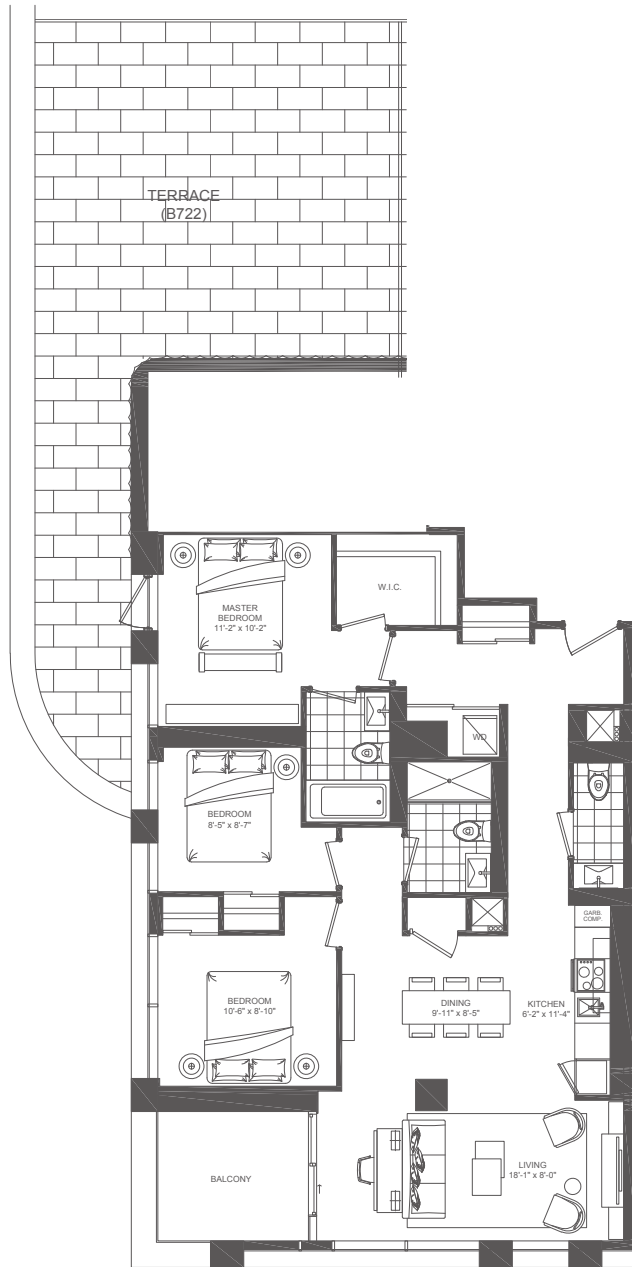

Skypark 2 Three bedroom 1128 sq.ft.

Skypark 2 (Floor 07)

7th floor

8th-11th floor