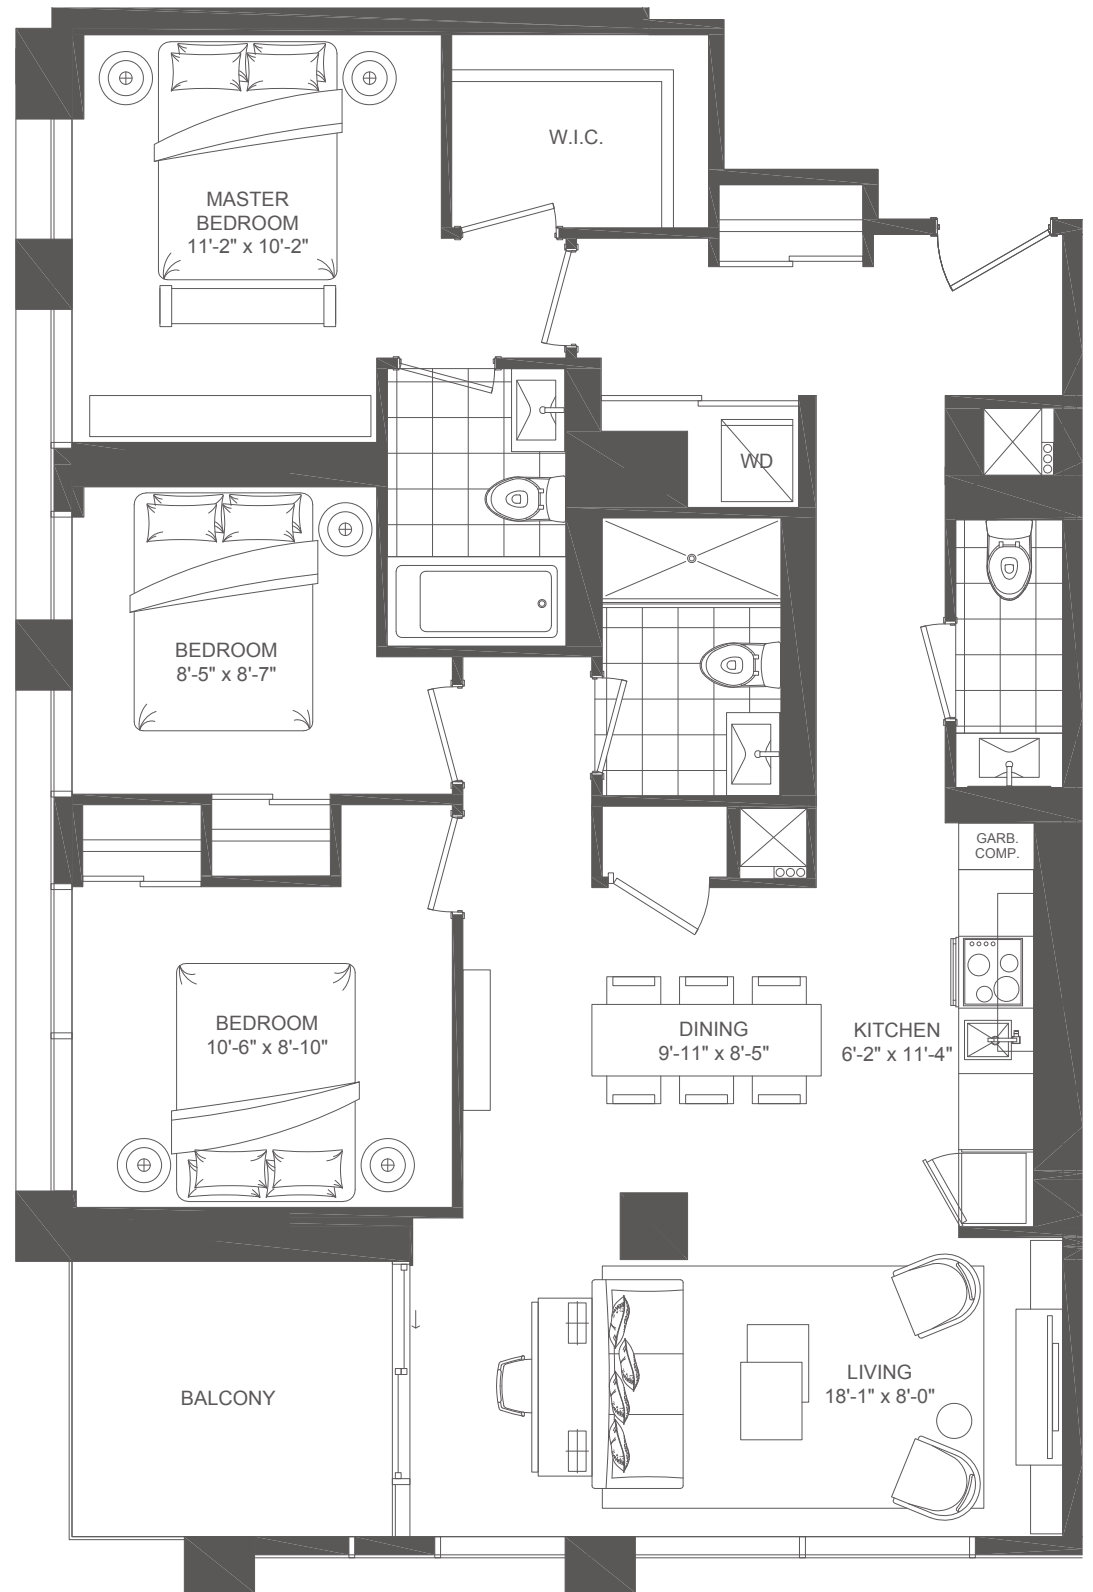

Skypark 2 Three bedroom 1128 sq.ft.

Skypark 2 (Floor 07)

7th floor

8th-11th floor