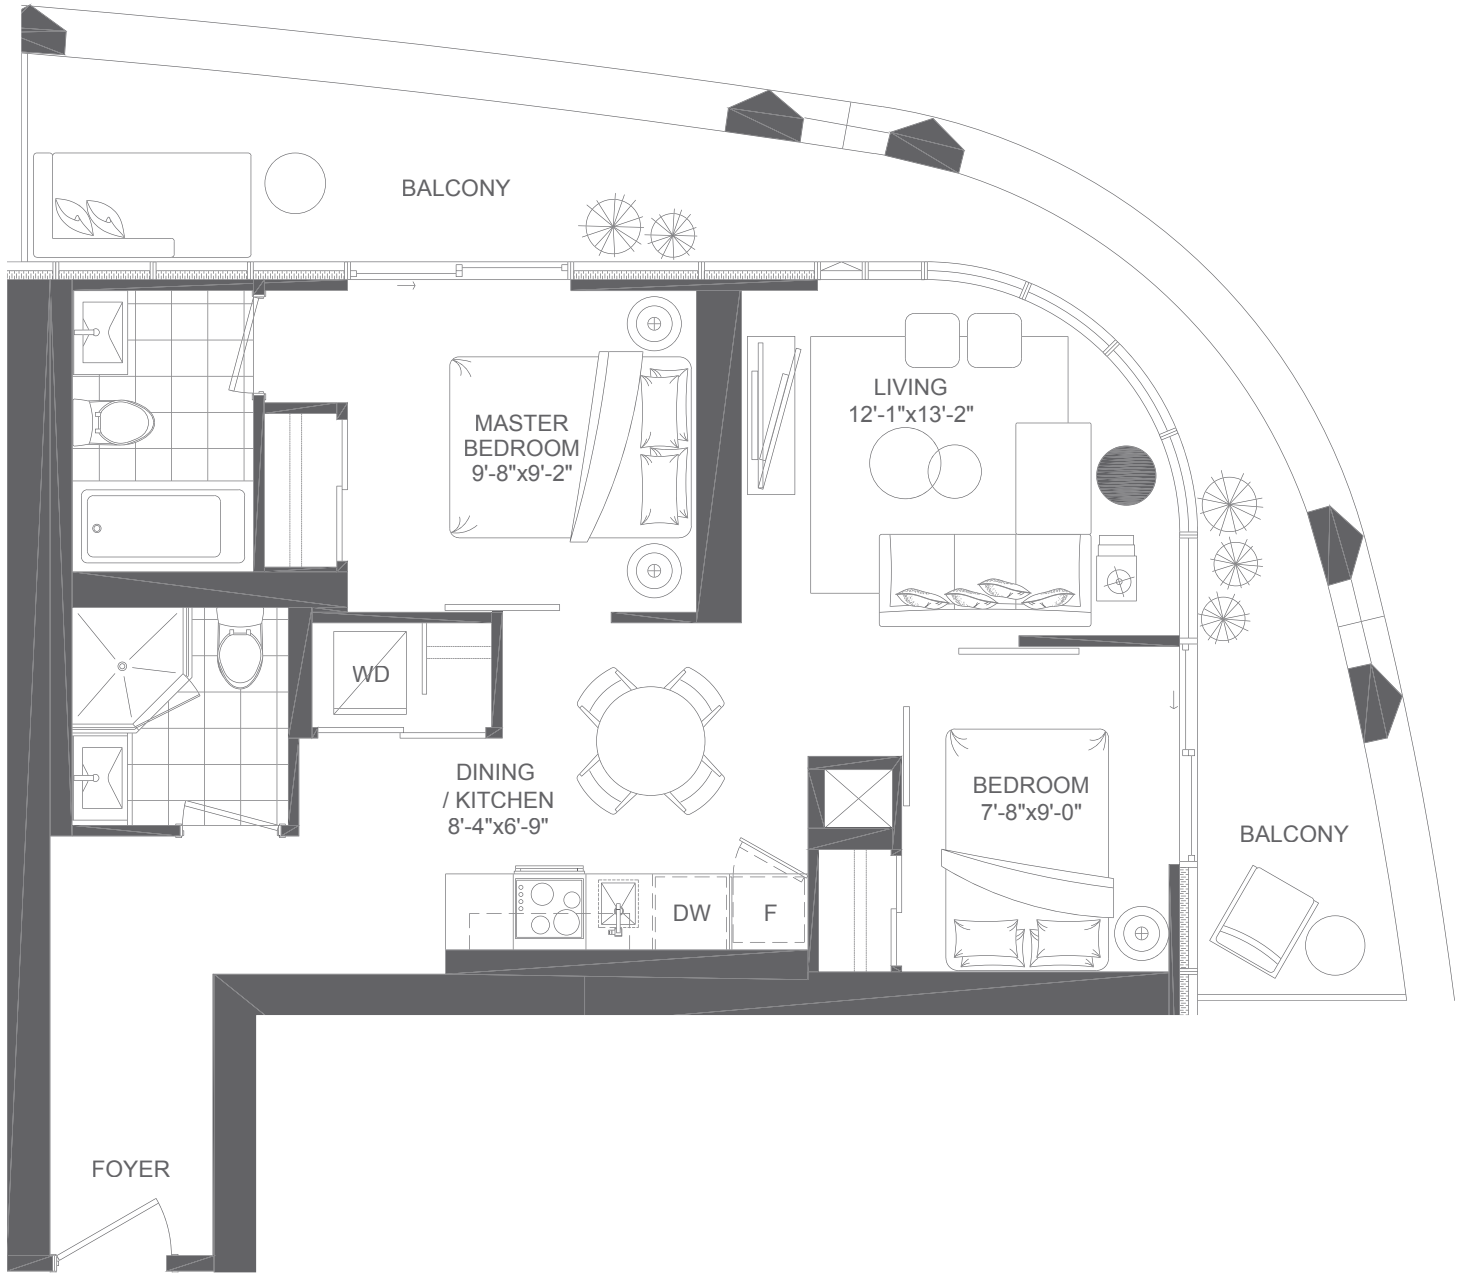

Tangerine Two bedroom 698 sq.ft.

ARTISTS' ALLEY 2/2
CONDOMINIUM AT 224 BRIDGE

7th-11th floor

12th floor

13th-17th floor

18th-34th floor