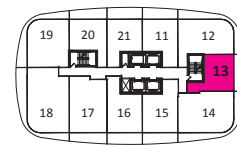

Plum Studio plus 448 sq.ft.

7th-11th floor

12th floor

13th-17th floor

18th-34th floor