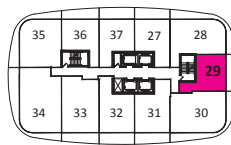

Plum Studio plus 448 sq.ft.

7th-11th floor

12th floor

13th-17th floor

18th-34th floor