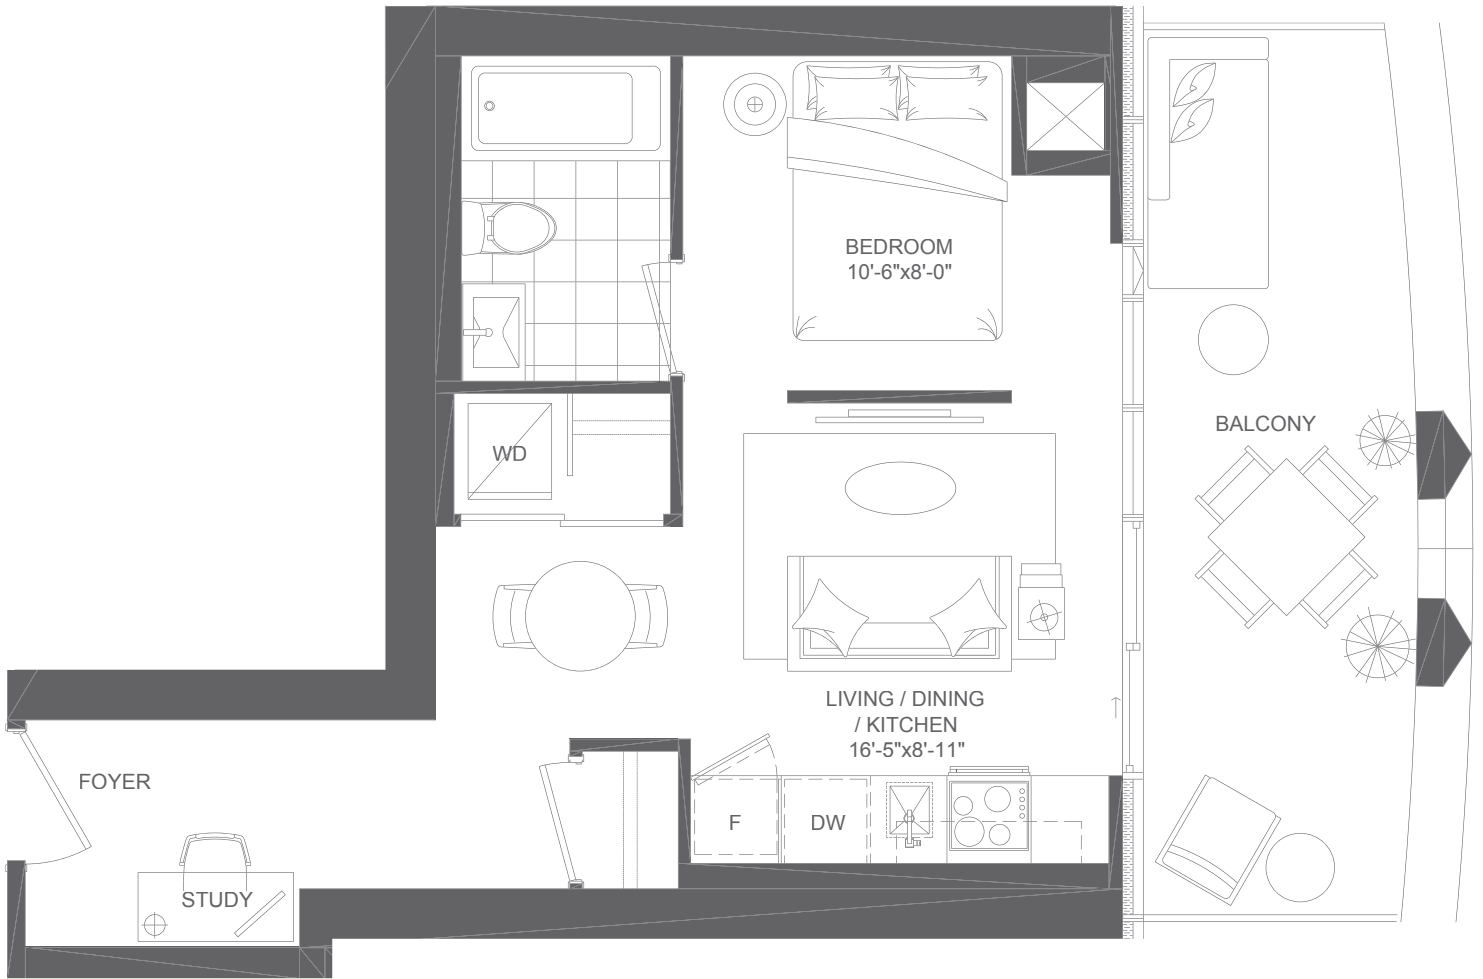

Plum Studio plus 448 sq.ft.

7th-11th floor

12th floor

13th-17th floor

18th-34th floor