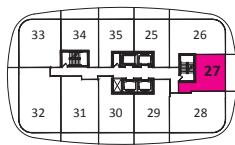

Plum Studio plus 448 sq.ft.

7th-11th floor

12th floor

13th-17th floor

18th-34th floor