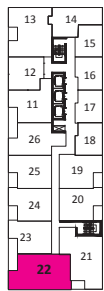

# Vermillion Two bedroom + Den 894 sq.ft.

14<sup>th</sup> floor

Vermillion  
12<sup>th</sup> floor (894 sq.ft.)

13<sup>th</sup> floor

15<sup>th</sup>-17<sup>th</sup> floor

12<sup>th</sup> floor