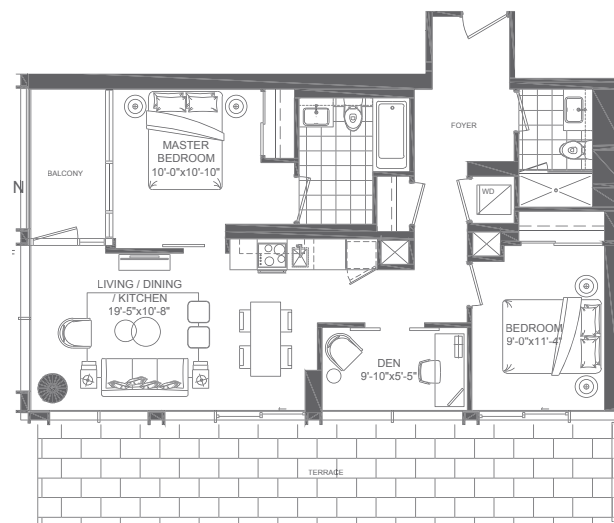

# Vermillion Two bedroom + Den 894 sq.ft.

14<sup>th</sup> floor

Vermillion  
12<sup>th</sup> floor (894 sq.ft.)

13<sup>th</sup> floor

15<sup>th</sup>-17<sup>th</sup> floor

12<sup>th</sup> floor