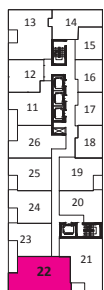

# Vermillion Two bedroom + Den 894 sq.ft.

14<sup>th</sup> floor

Vermillion  
12<sup>th</sup> floor (894 sq.ft.)

13<sup>th</sup> floor

15<sup>th</sup>-17<sup>th</sup> floor

12<sup>th</sup> floor