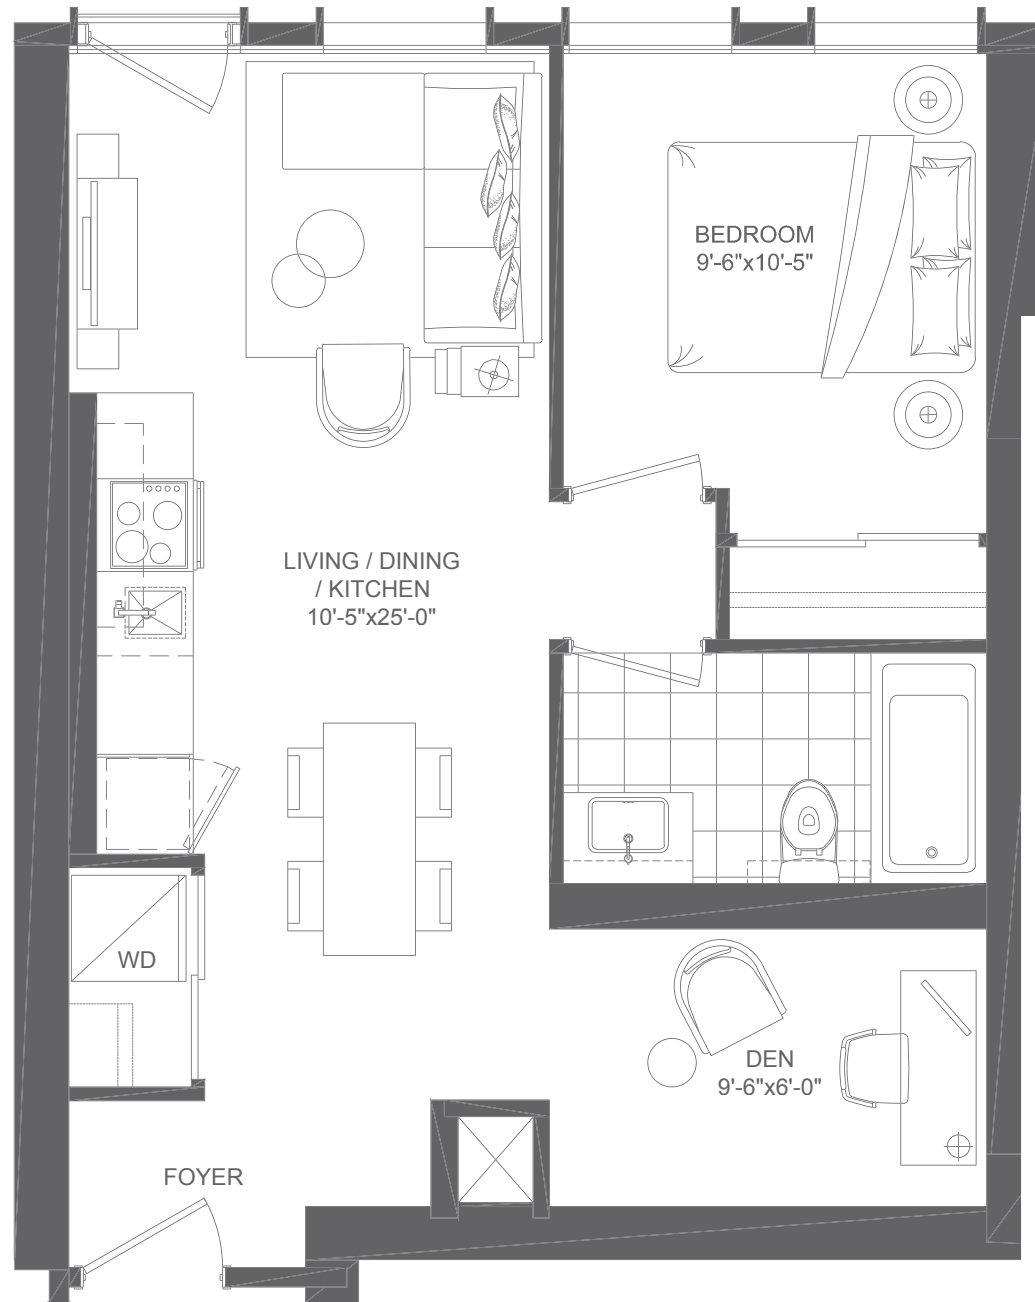

Taupe One bedroom + Den 577 sq.ft.

3rd-6th floor