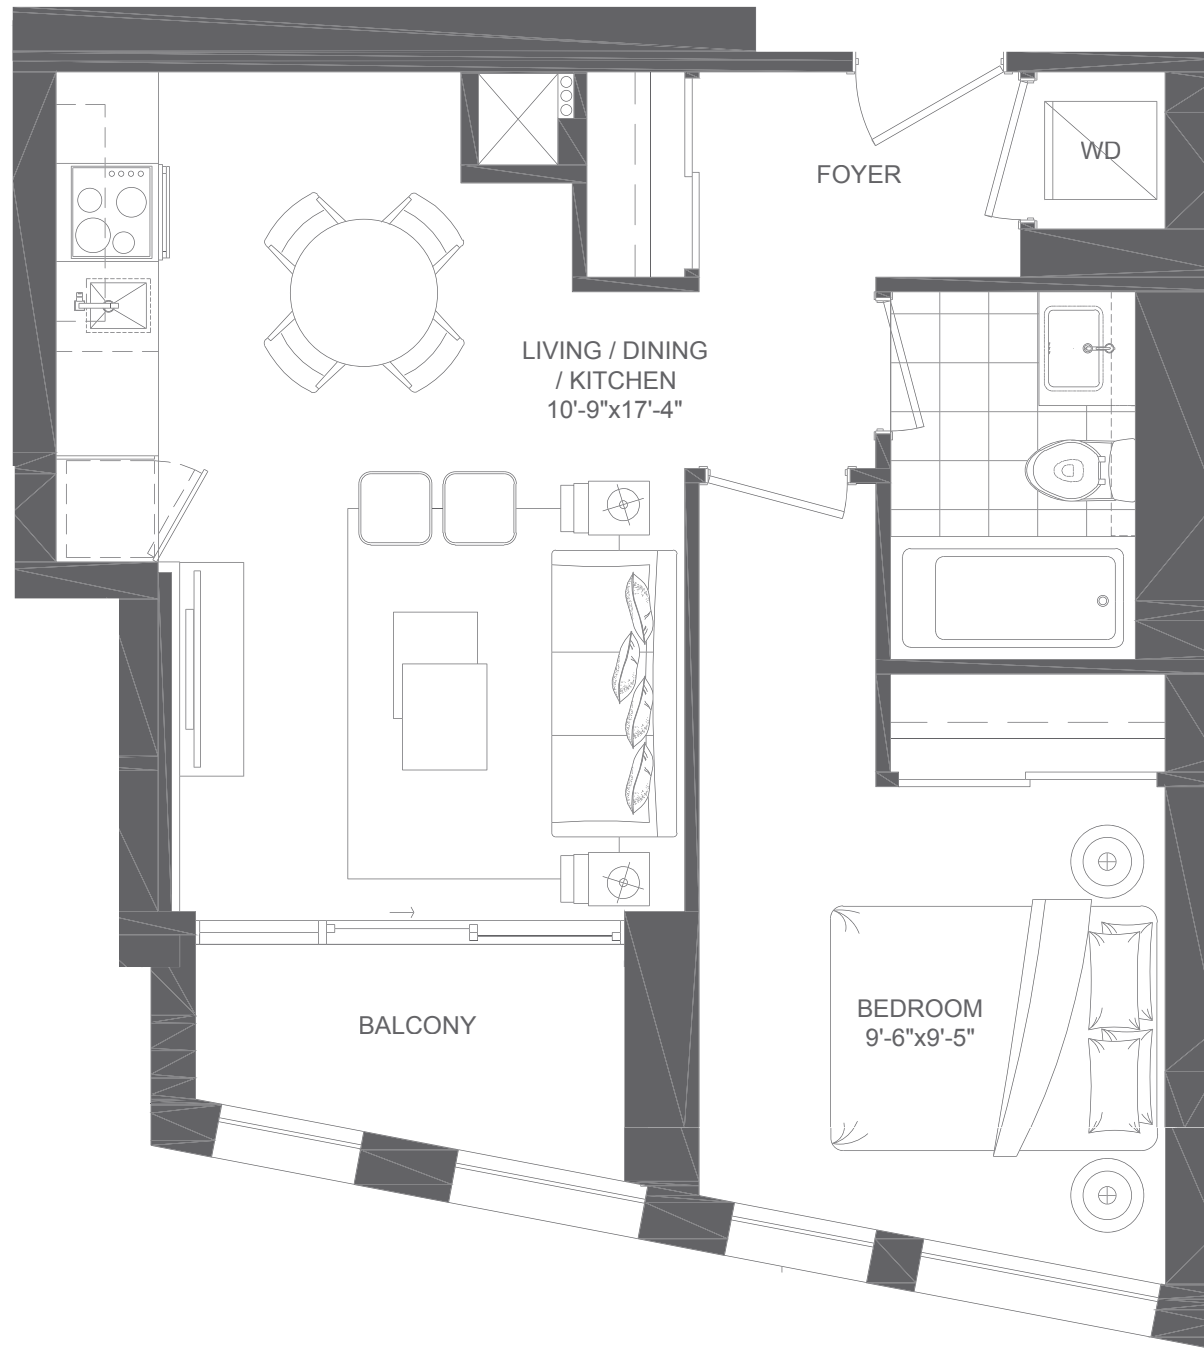

# Sage One bedroom 525 sq.ft.

8<sup>th</sup>-11<sup>th</sup> floor

7<sup>th</sup> floor

Sage  
7<sup>th</sup> floor (525 sq.ft.)