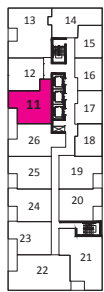

Russet One bedroom + Den 622 sq.ft.

15th-17th floor

14th floor

13th floor

12th floor