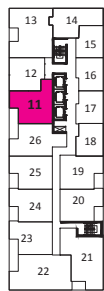

Russet One bedroom + Den 622 sq.ft.

15th-17th floor

14th floor

13th floor

12th floor