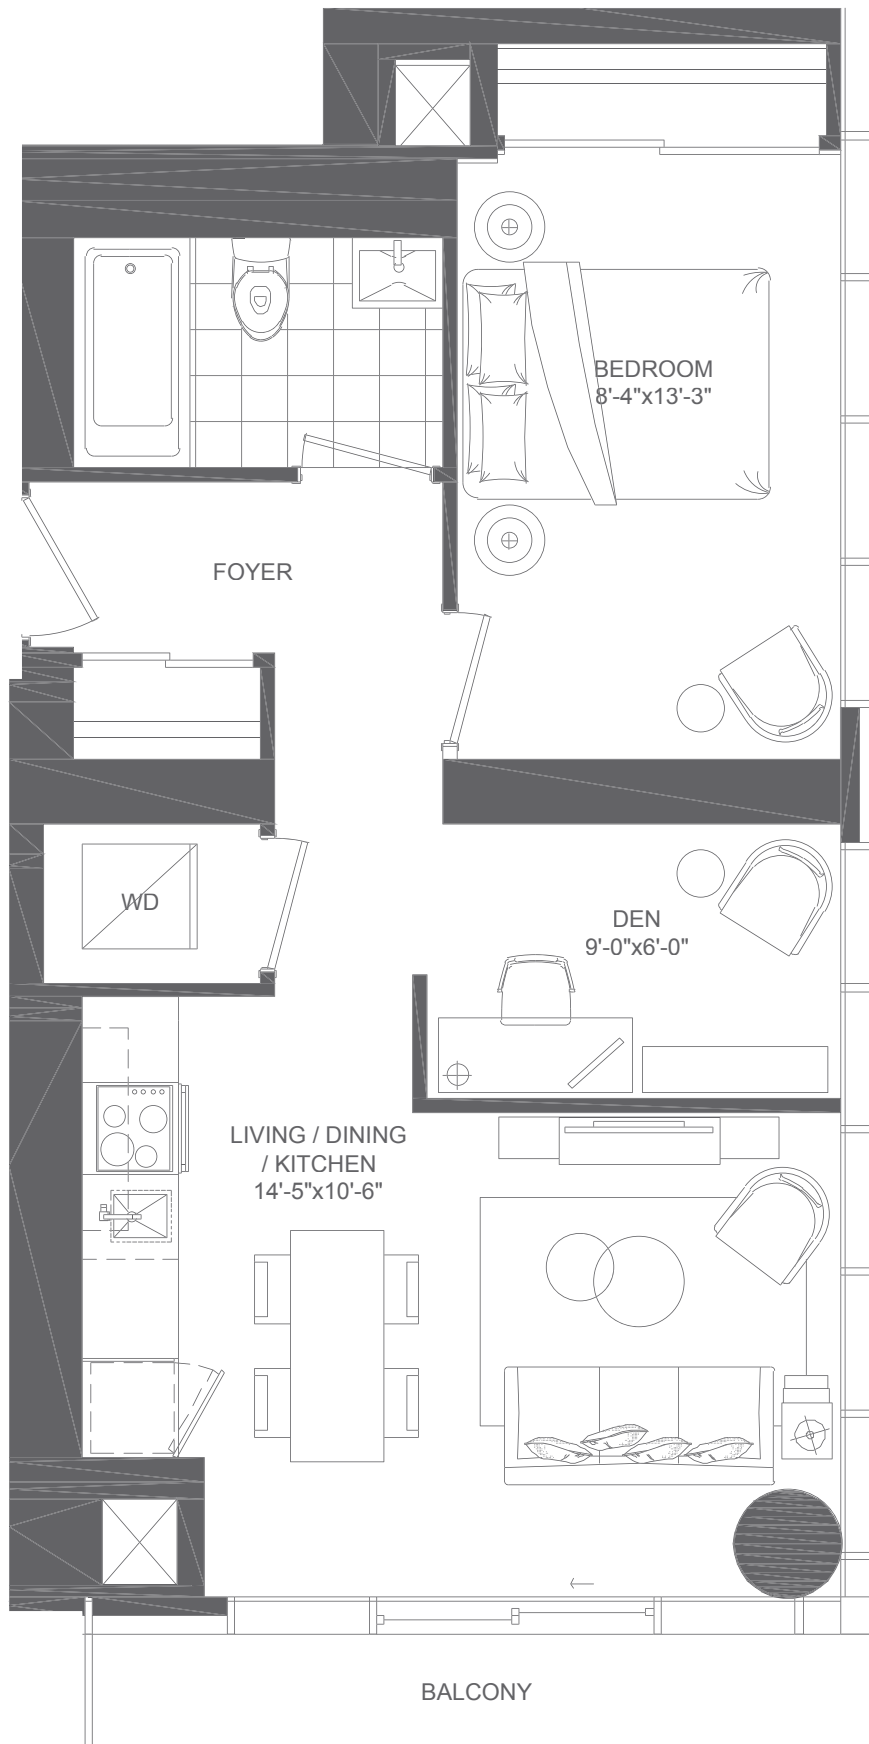

Royal One bedroom + Den 633 sq.ft.

14th floor

13th floor

12th floor

Royal
12th floor (633 sq.ft.)