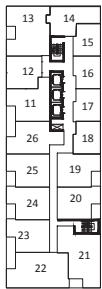

Royal One bedroom + Den 633 sq.ft.

14th floor

13th floor

12th floor

Royal
12th floor (633 sq.ft.)