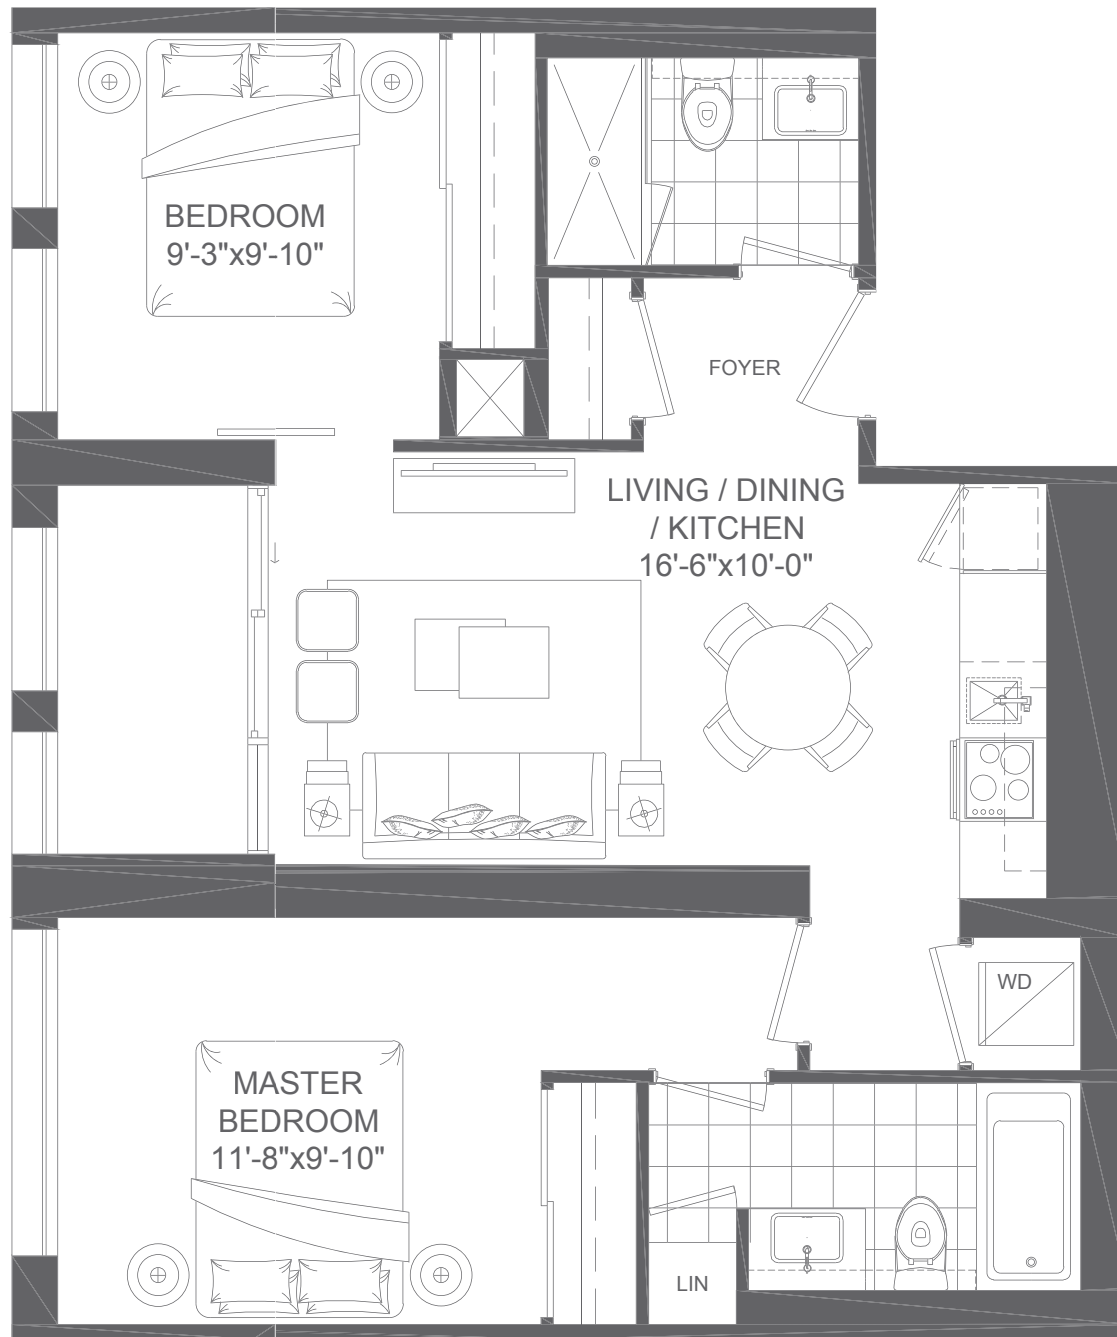

Orchid Two bedroom 748 sq.ft.

8th-11th floor

7th floor

Orchid
7th floor (748 sq.ft.)