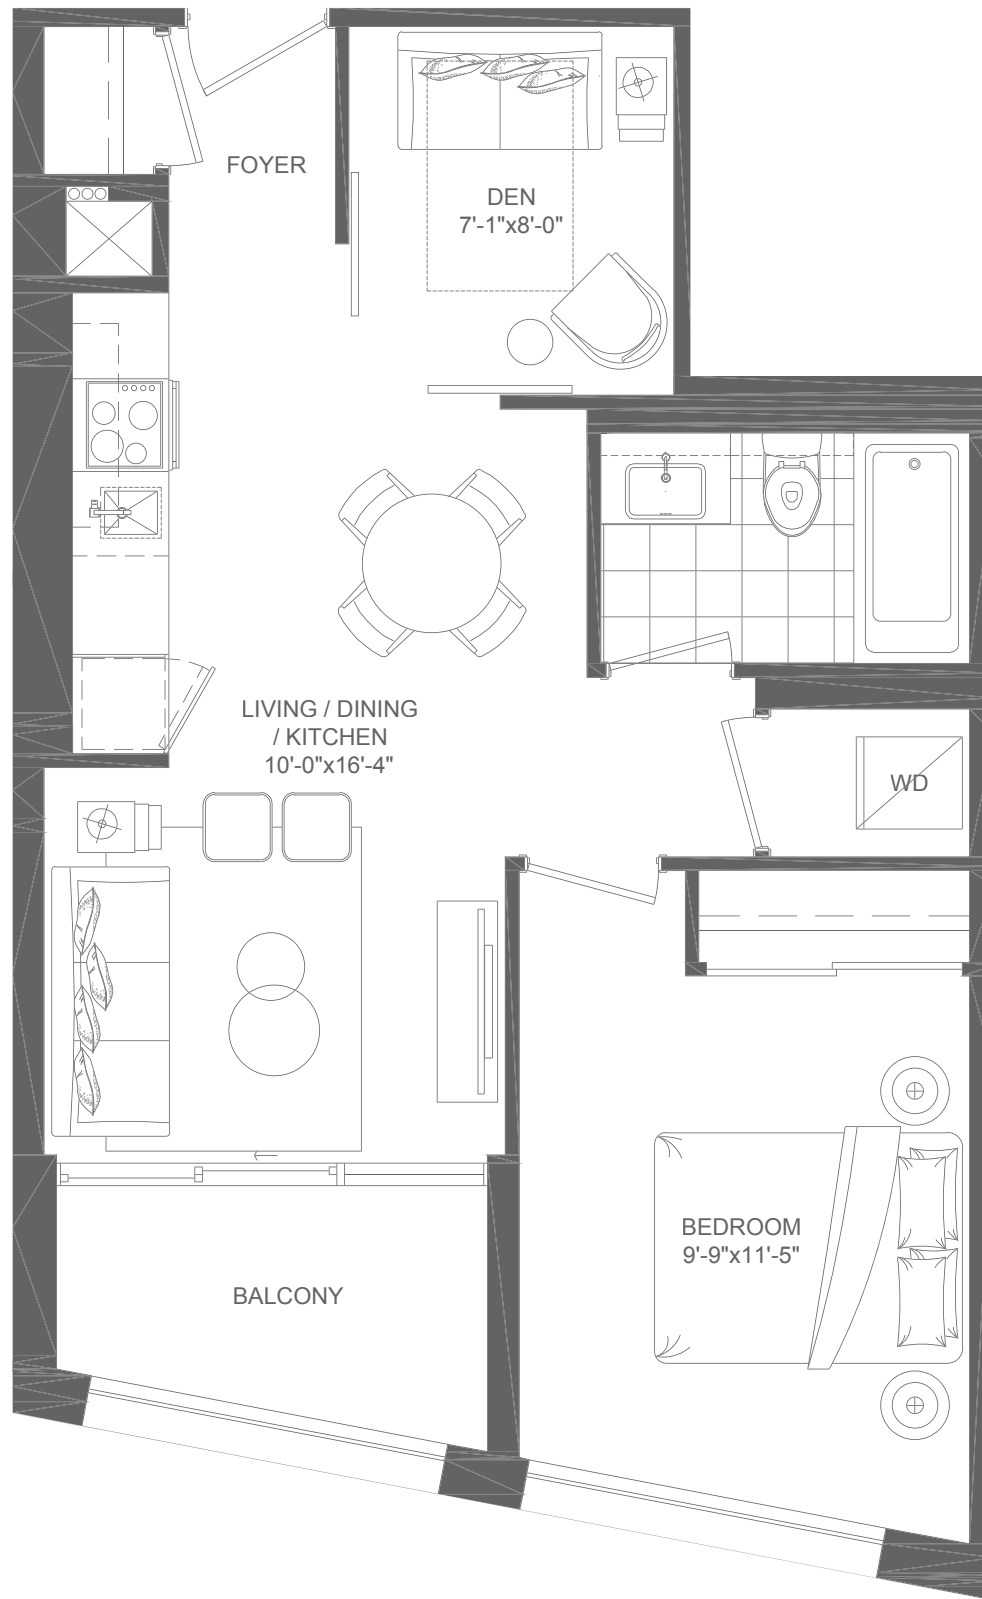

# Olive One bedroom + Den 592 sq.ft.

8<sup>th</sup>-11<sup>th</sup> floor

7<sup>th</sup> floor