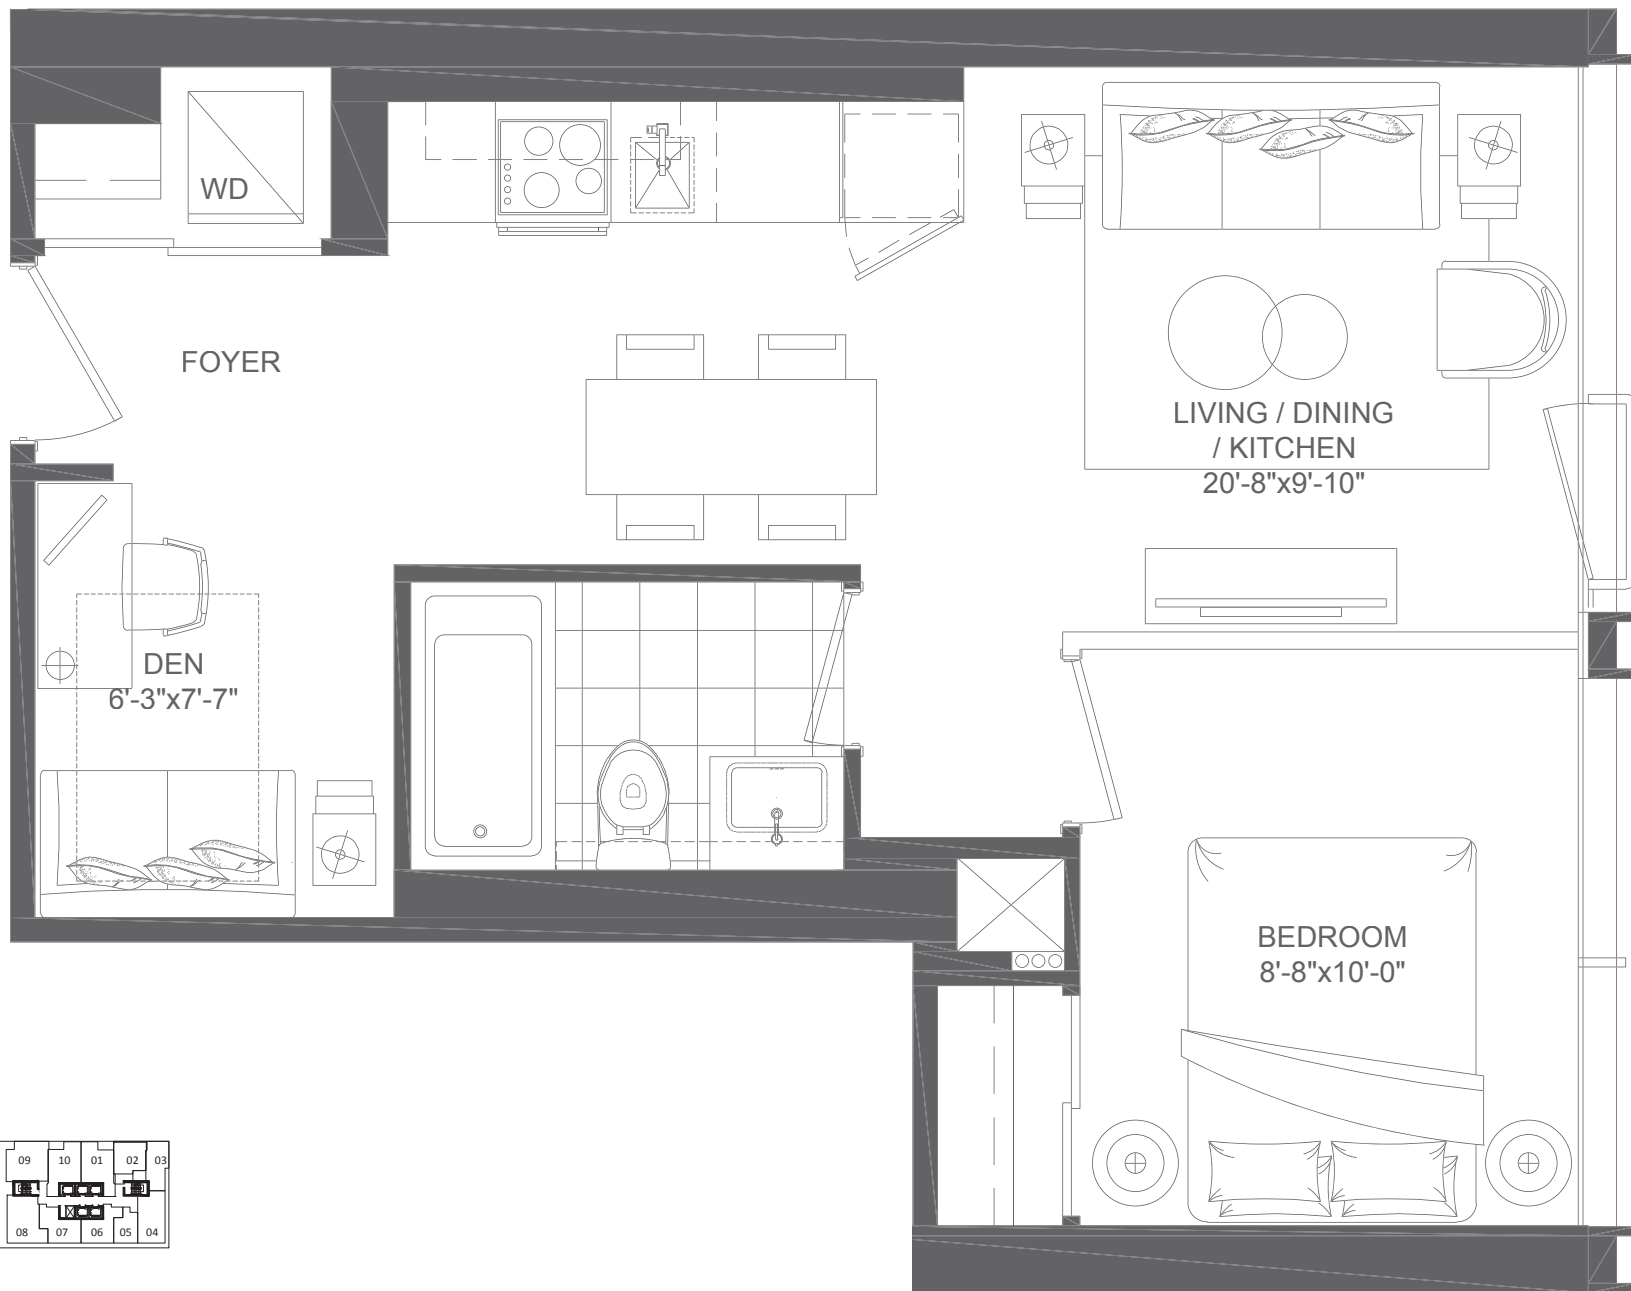

Navy One bedroom + Den 518 sq.ft.

13th floor

12th floor