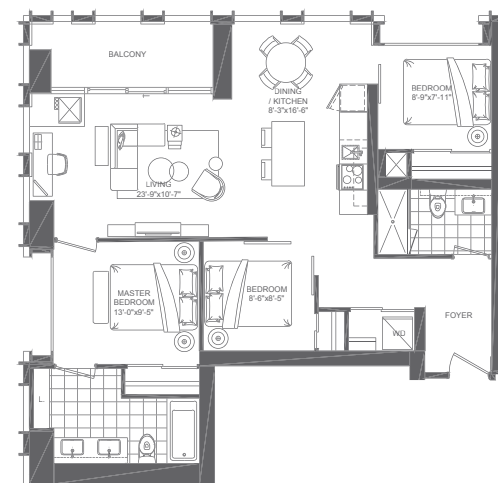

Moonstone Three bedroom 1021 sq.ft.

Moonstone S
29th-38th floor (1005 sq.ft.)

19th-28th floor

29th-38th floor