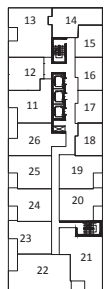

Midnight Two bedroom 748 sq.ft.

14th floor

13th floor

12th floor

Midnight
12th floor (748 sq.ft.)