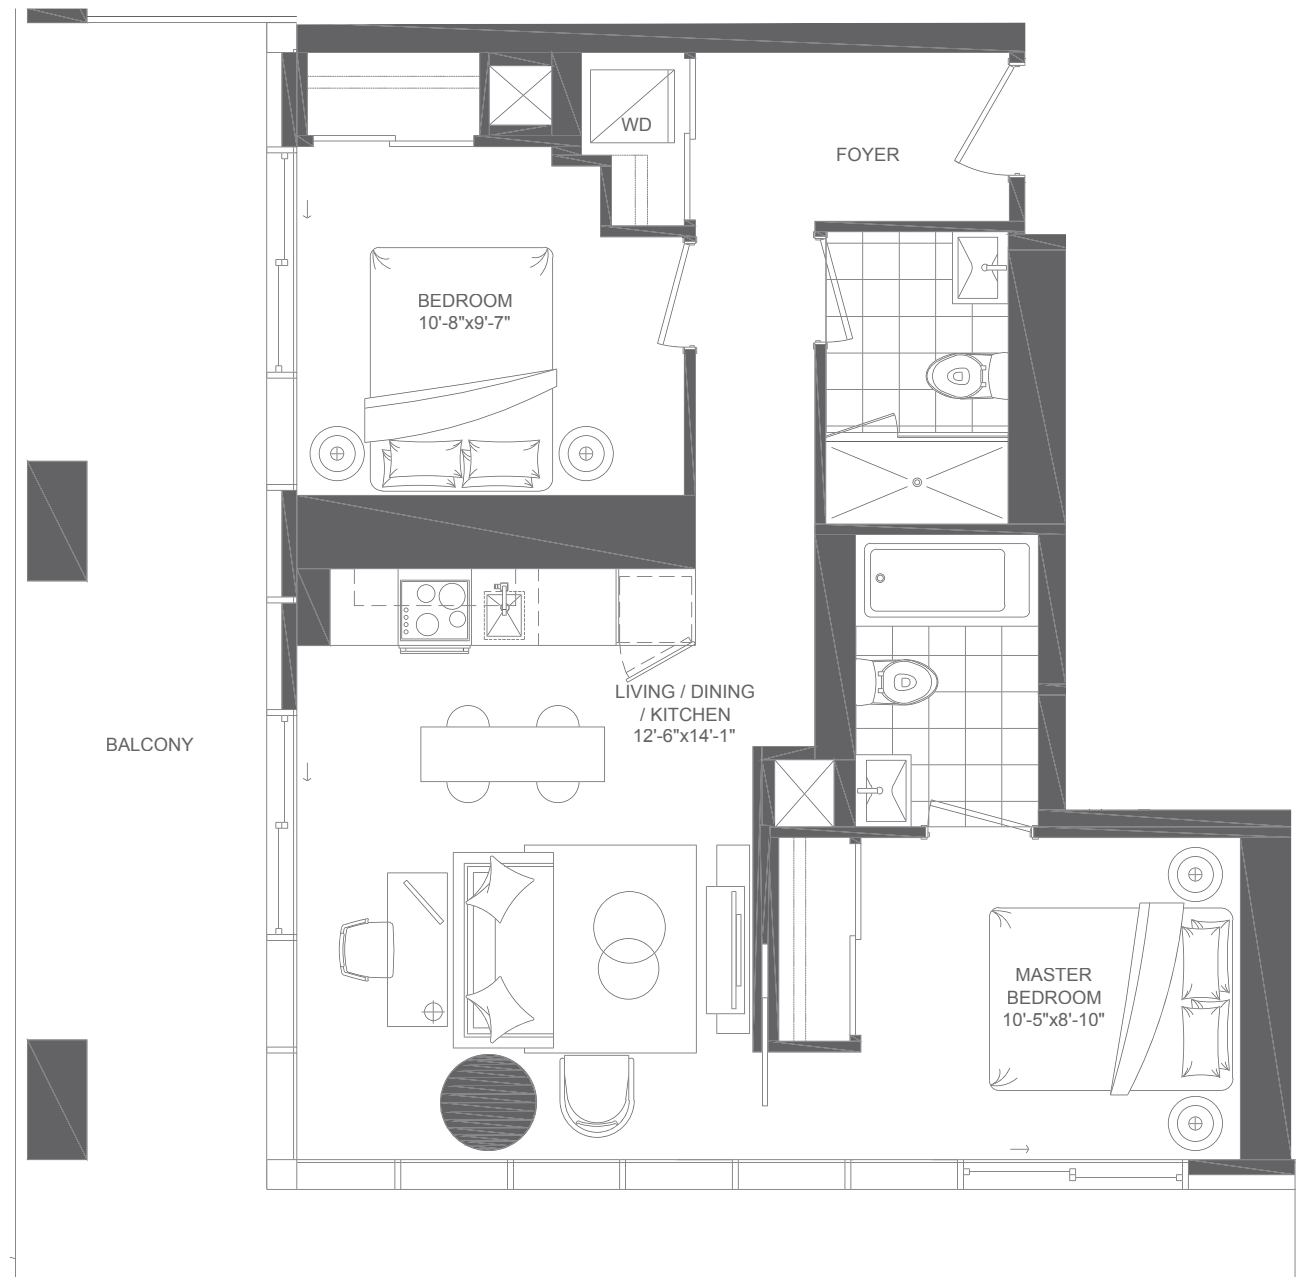

Midnight Two bedroom 748 sq.ft.

14th floor

13th floor

12th floor

Midnight
12th floor (748 sq.ft.)