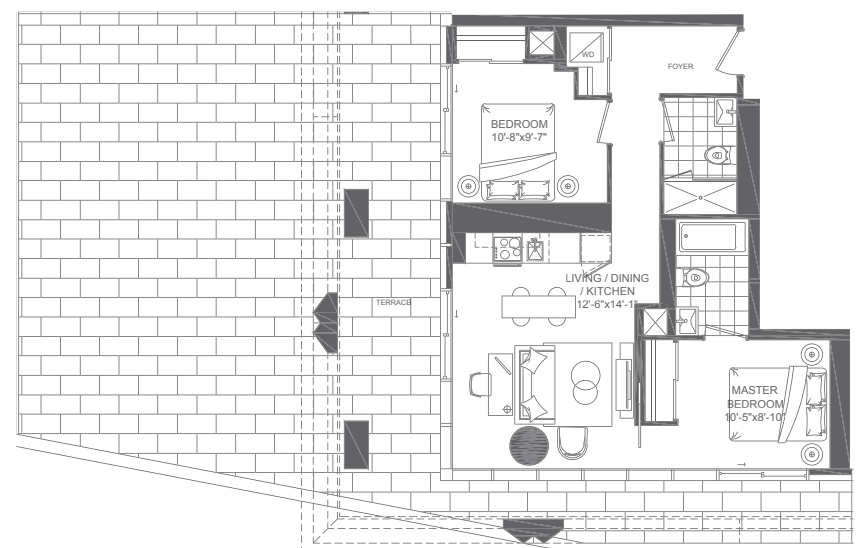

Midnight Two bedroom 748 sq.ft.

14th floor

13th floor

12th floor

Midnight
12th floor (748 sq.ft.)