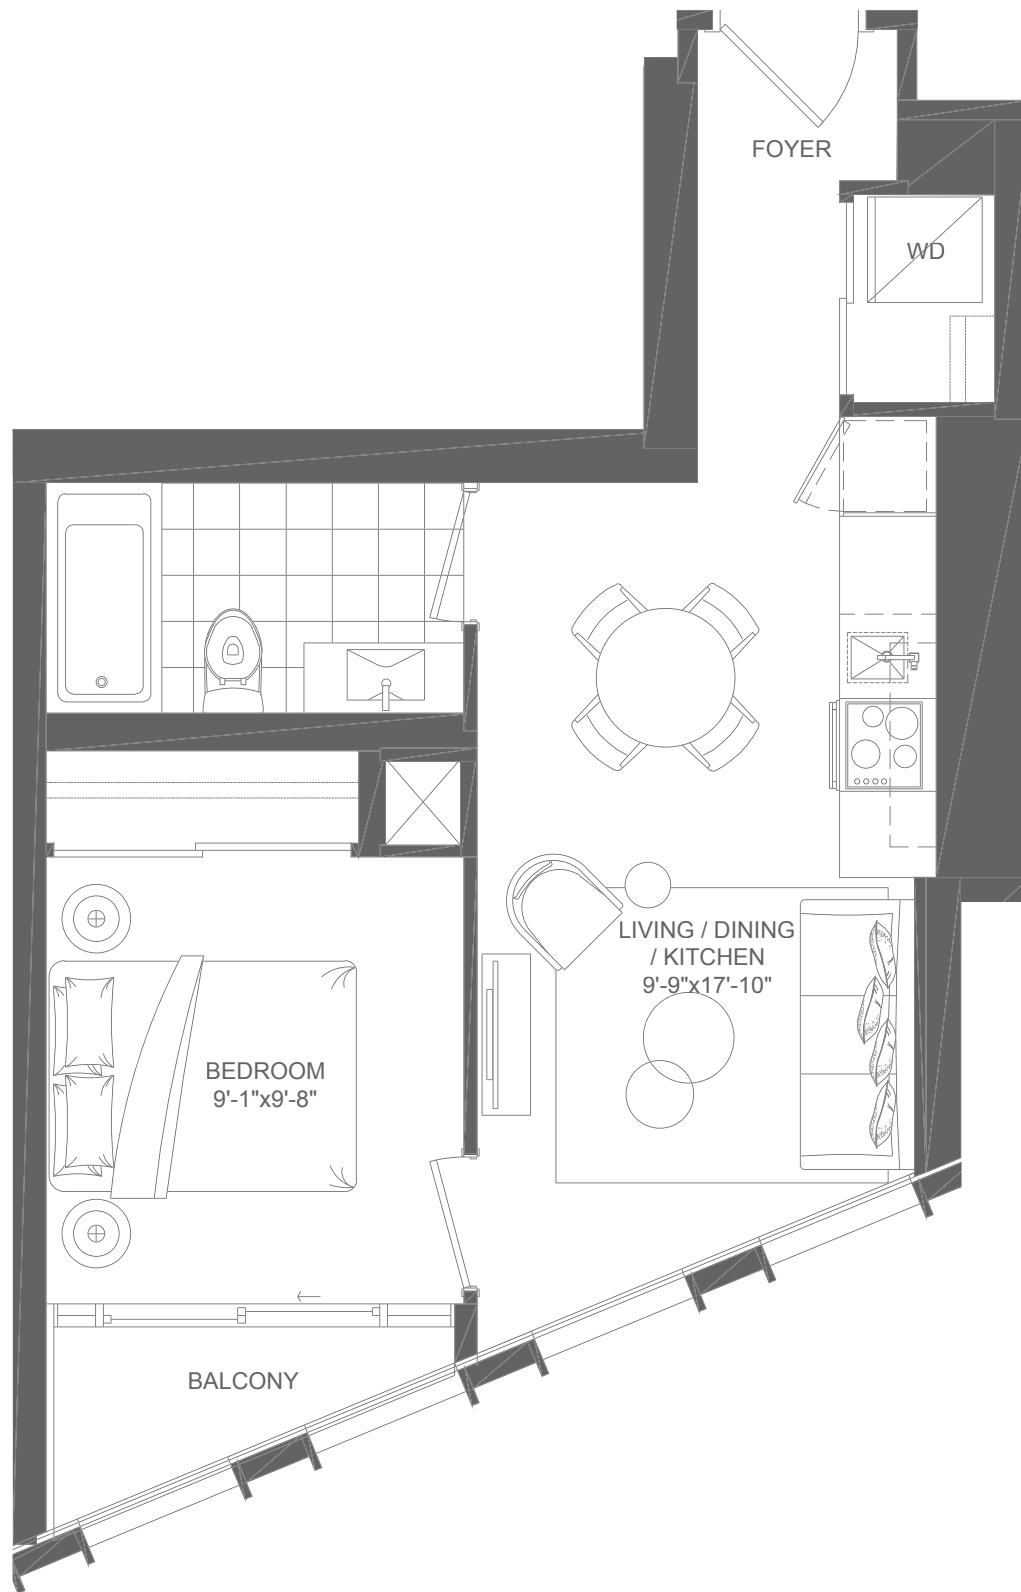

Mauve One bedroom 472 sq.ft.

3rd-6th floor