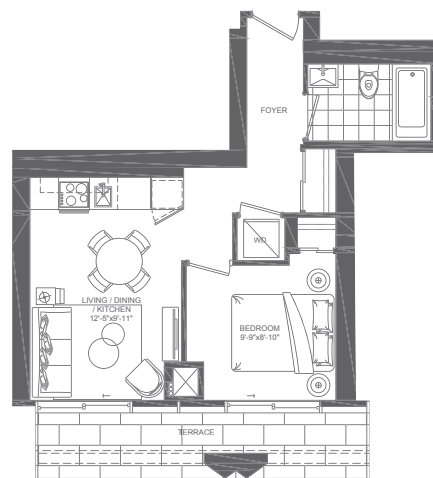

# Maroon One bedroom 471 sq.ft.

14<sup>th</sup> floor

13<sup>th</sup> floor

12<sup>th</sup> floor

Maroon  
12<sup>th</sup> floor (471 sq.ft.)