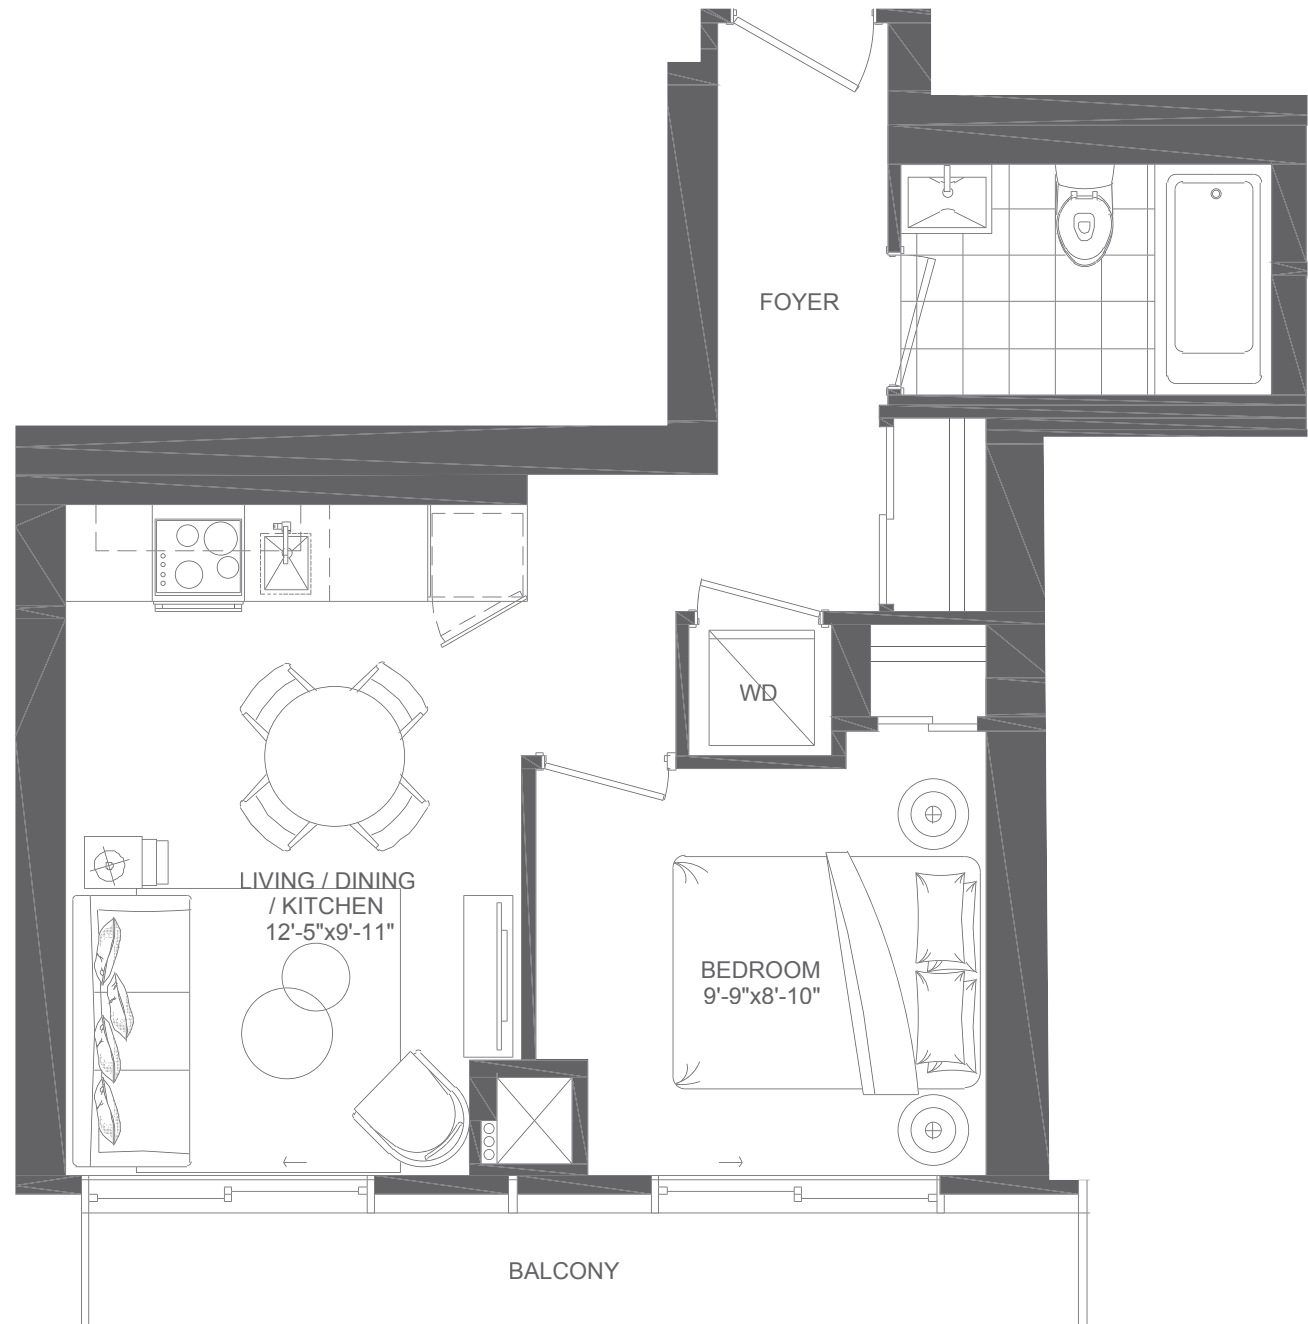

# Maroon One bedroom 471 sq.ft.

14<sup>th</sup> floor

13<sup>th</sup> floor

12<sup>th</sup> floor

Maroon  
12<sup>th</sup> floor (471 sq.ft.)