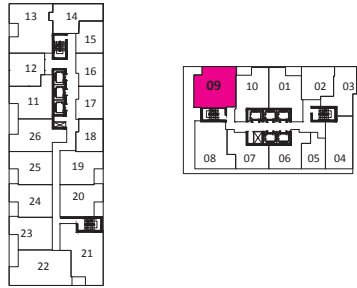

Mango S Two bedroom 705 sq.ft.

14th floor

13th floor

Mango S
12th floor (705 sq.ft.)

Mango
15th-18th floor (731 sq.ft.)

12th floor

15th-17th floor

18th floor