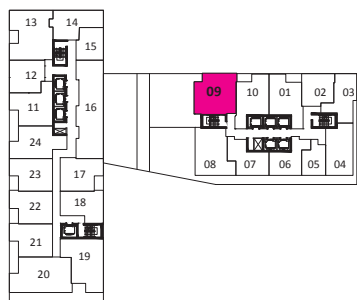

Mango S Two bedroom 705 sq.ft.

14th floor

13th floor

Mango S
12th floor (705 sq.ft.)

Mango
15th-18th floor (731 sq.ft.)

12th floor

15th-17th floor

18th floor