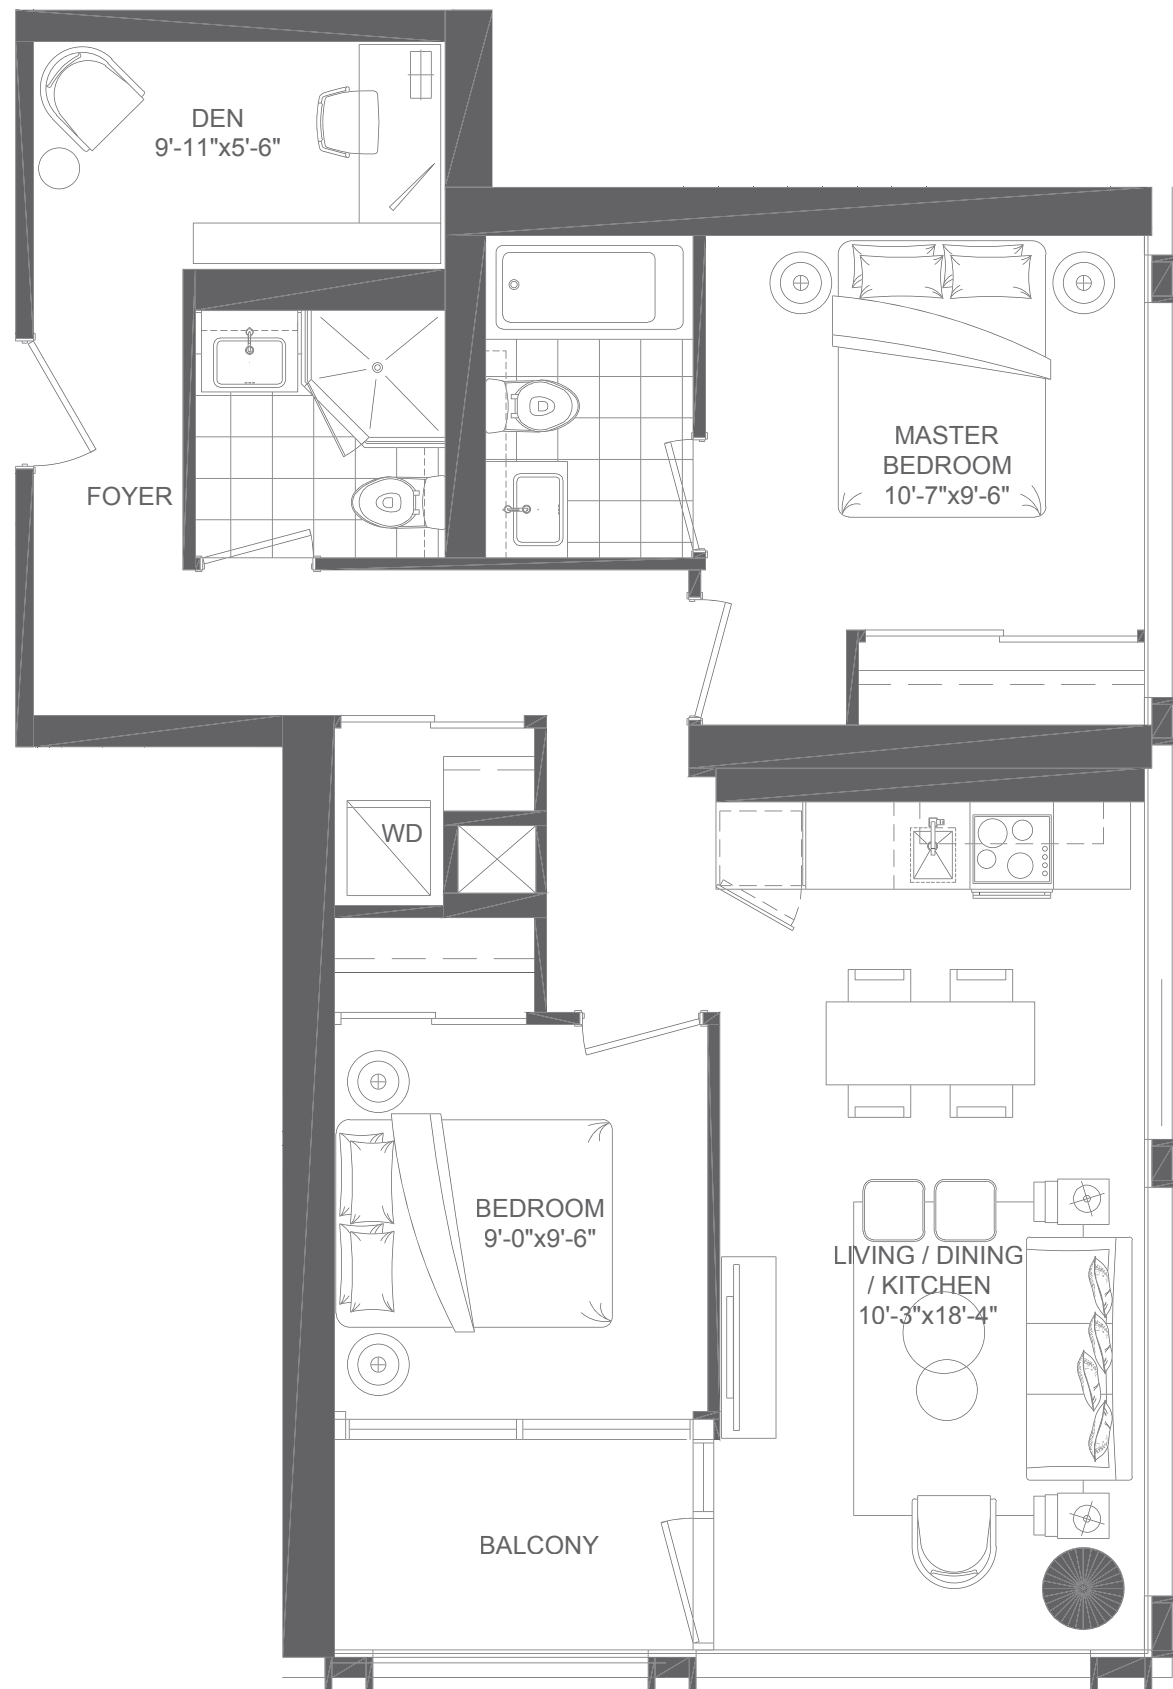

Lilac Two bedroom + Den 836 sq.ft.

15th-17th floor

14th floor