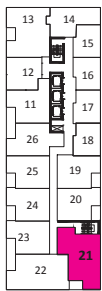

Lilac Two bedroom + Den 836 sq.ft.

15th-17th floor

14th floor