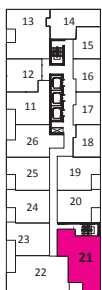

Lilac Two bedroom + Den 836 sq.ft.

15th-17th floor

14th floor