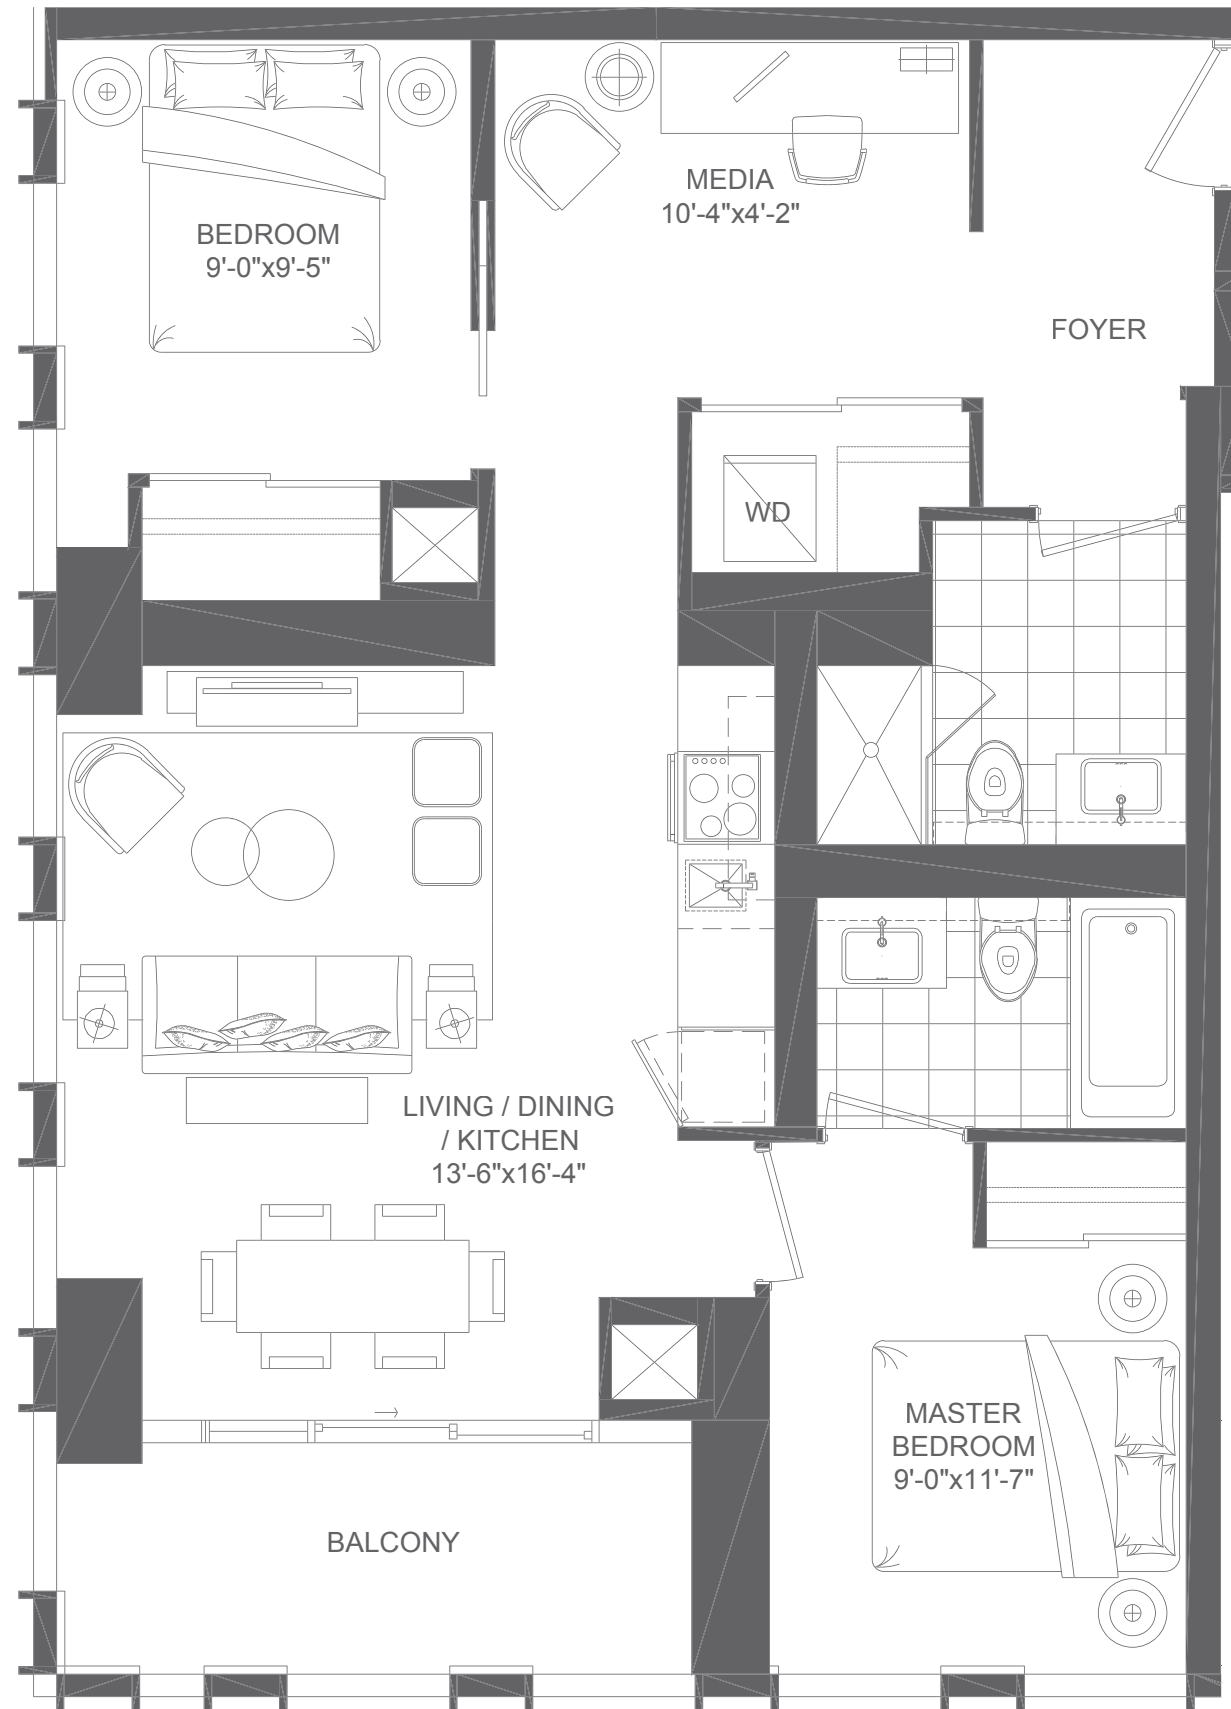

Emerald Two bedroom + Media 863 sq.ft.

29th-38th floor

19th-28th floor