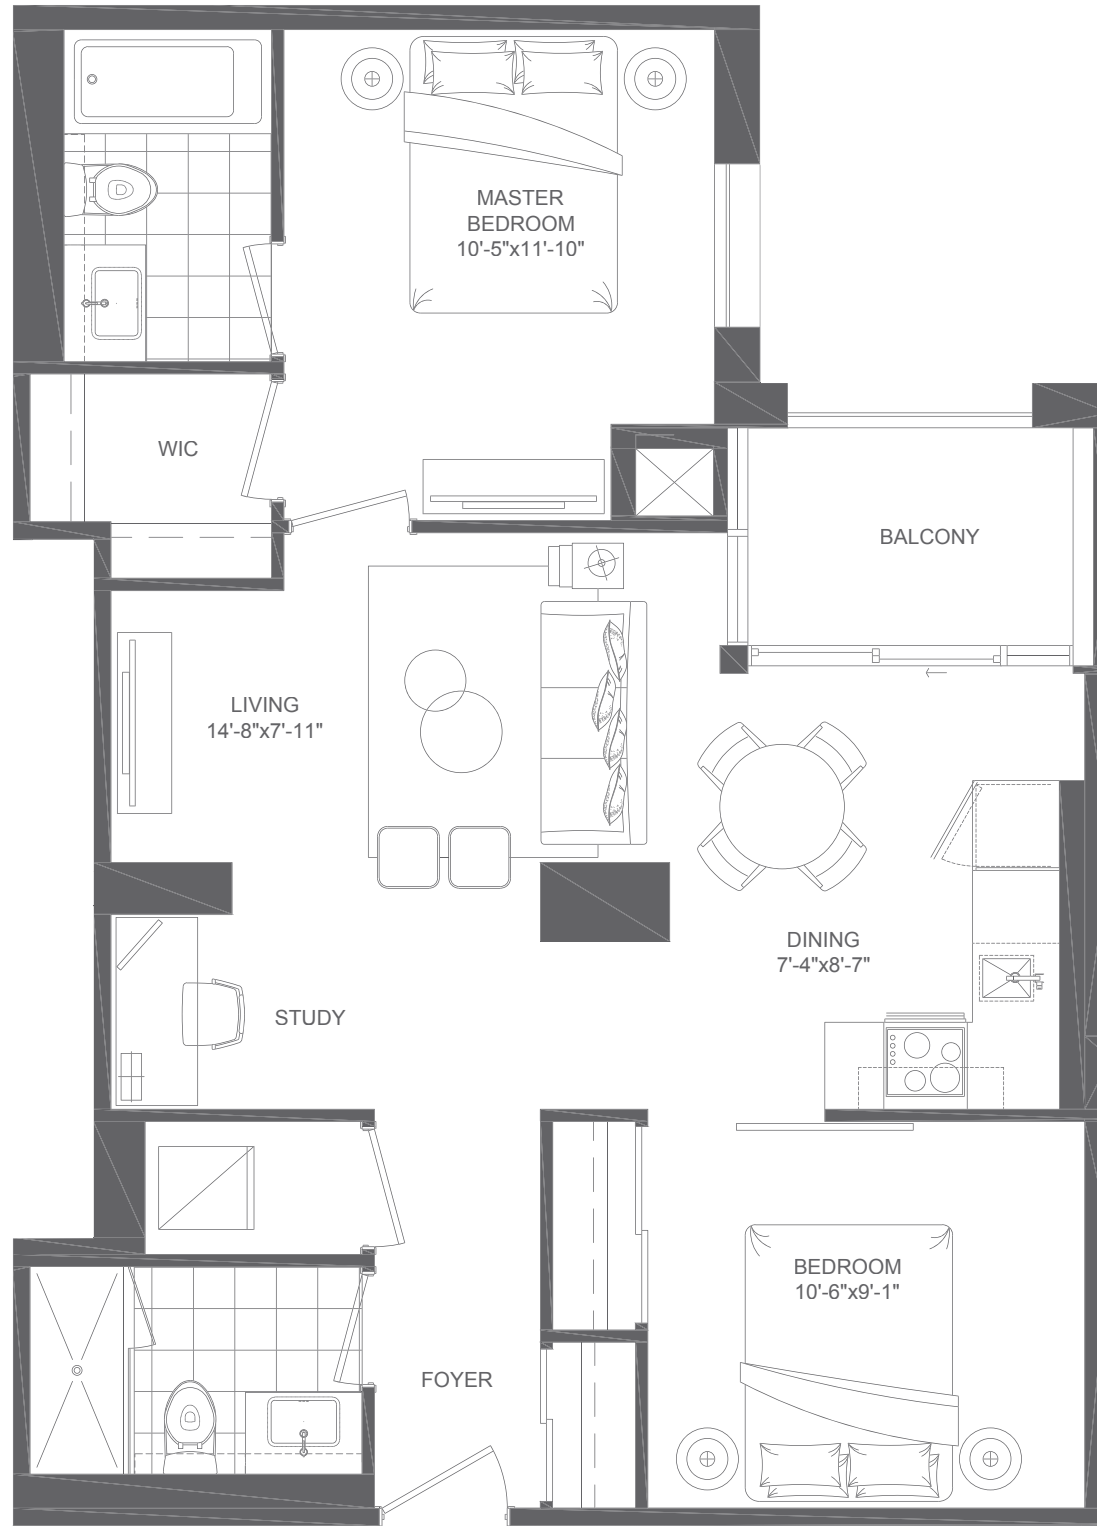

Carmine Two bedroom + Study 812 sq.ft.

8th-11th floor

7th floor