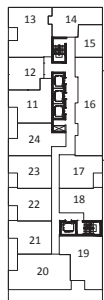

Blush Studio 317 sq.ft.

14th floor

13th floor

12th floor

Blush
12th floor (317 sq.ft.)