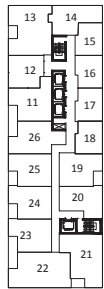

Blush Studio 317 sq.ft.

14th floor

13th floor

12th floor

Blush
12th floor (317 sq.ft.)