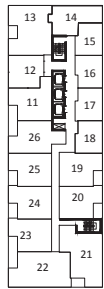

Blush Studio 317 sq.ft.

14th floor

13th floor

12th floor

Blush
12th floor (317 sq.ft.)