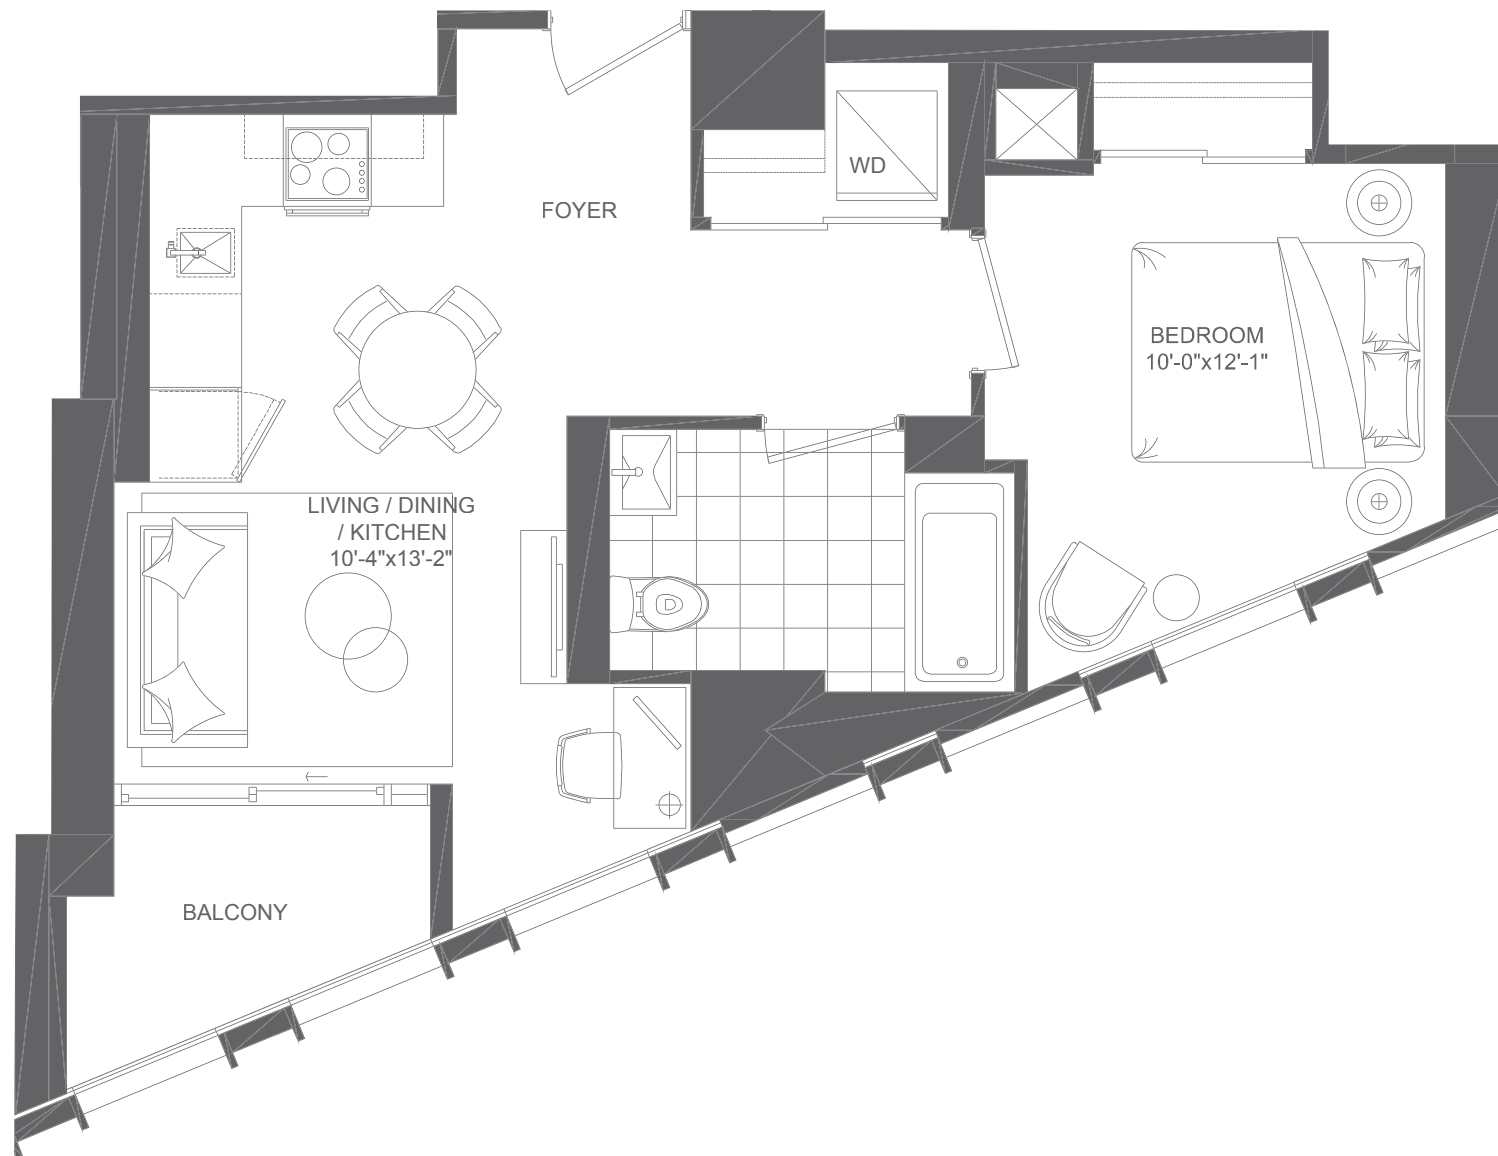

# Begonia One bedroom + Study 512 sq.ft.

3<sup>rd</sup>-6<sup>th</sup> floor