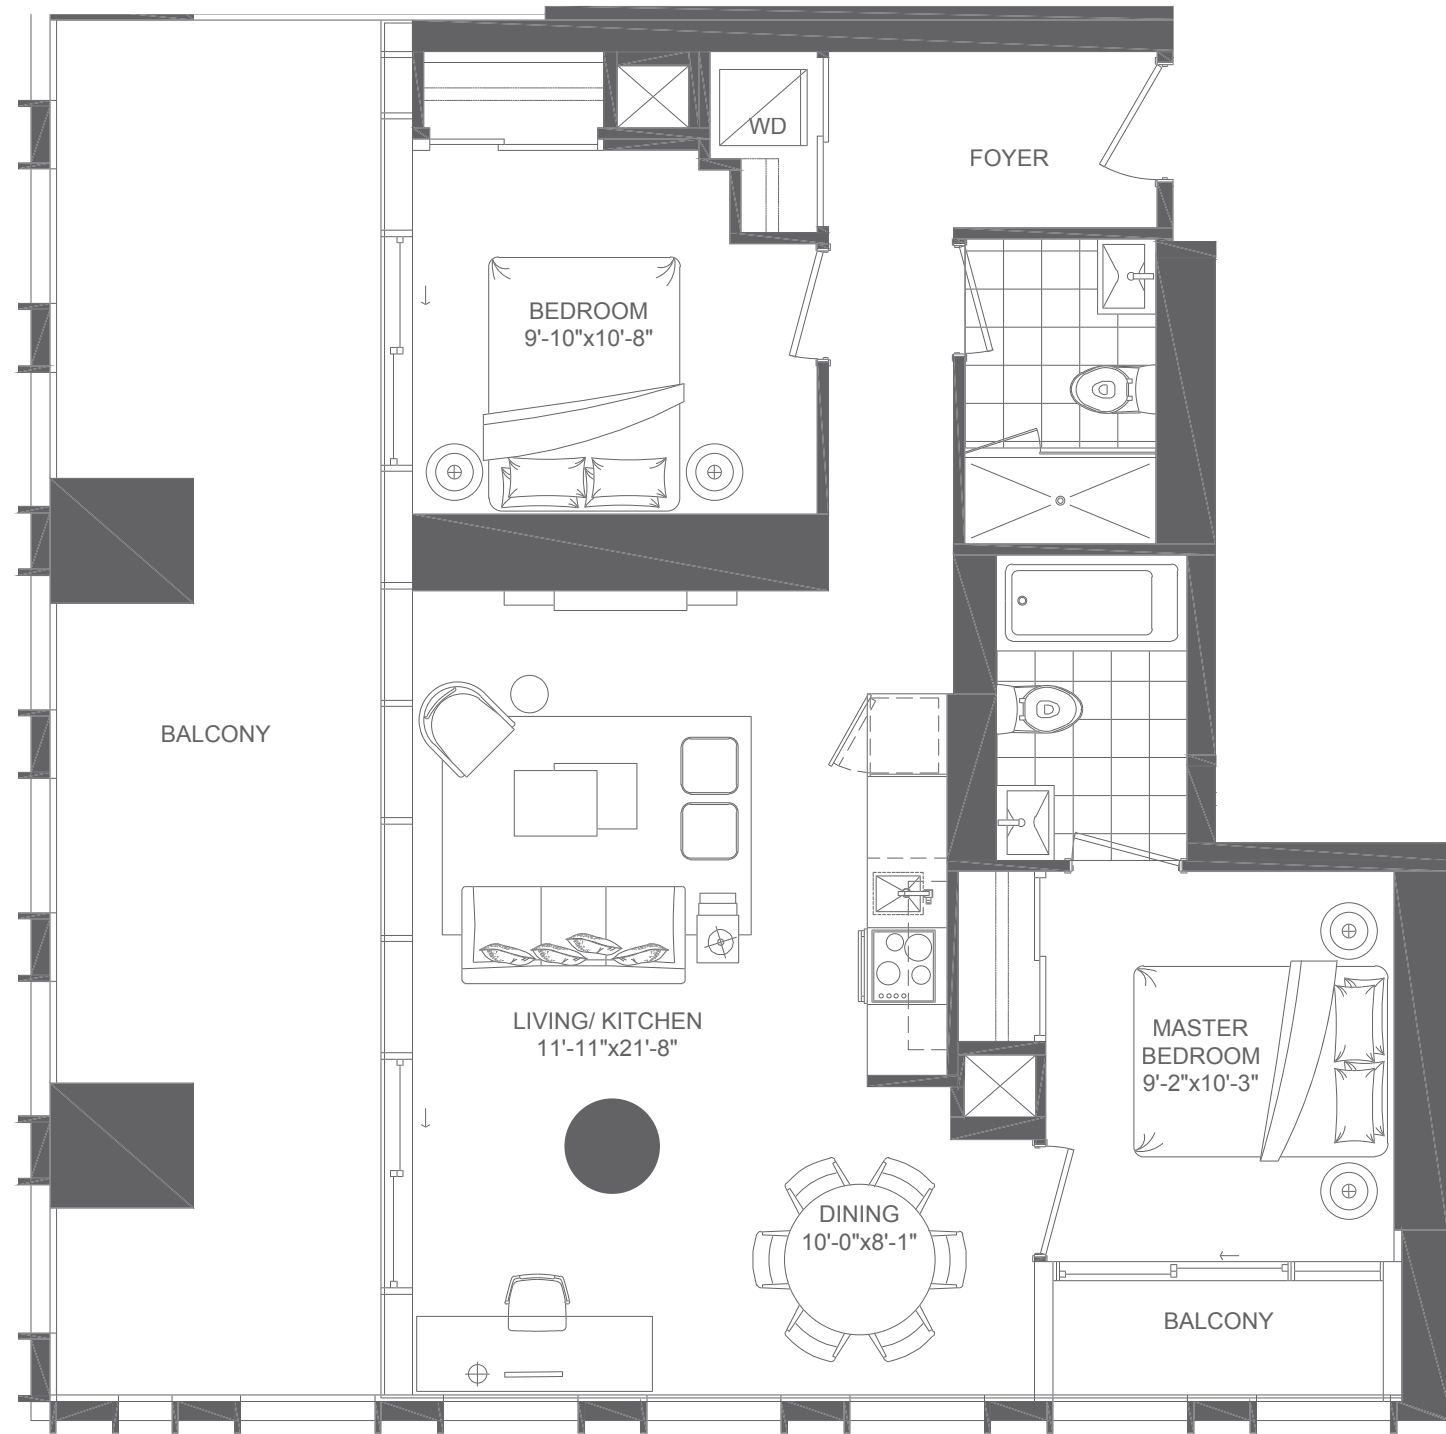

Amaranth Two bedroom 842 sq.ft.

ROOFTOP AMENITY

18th floor

15th-17th floor